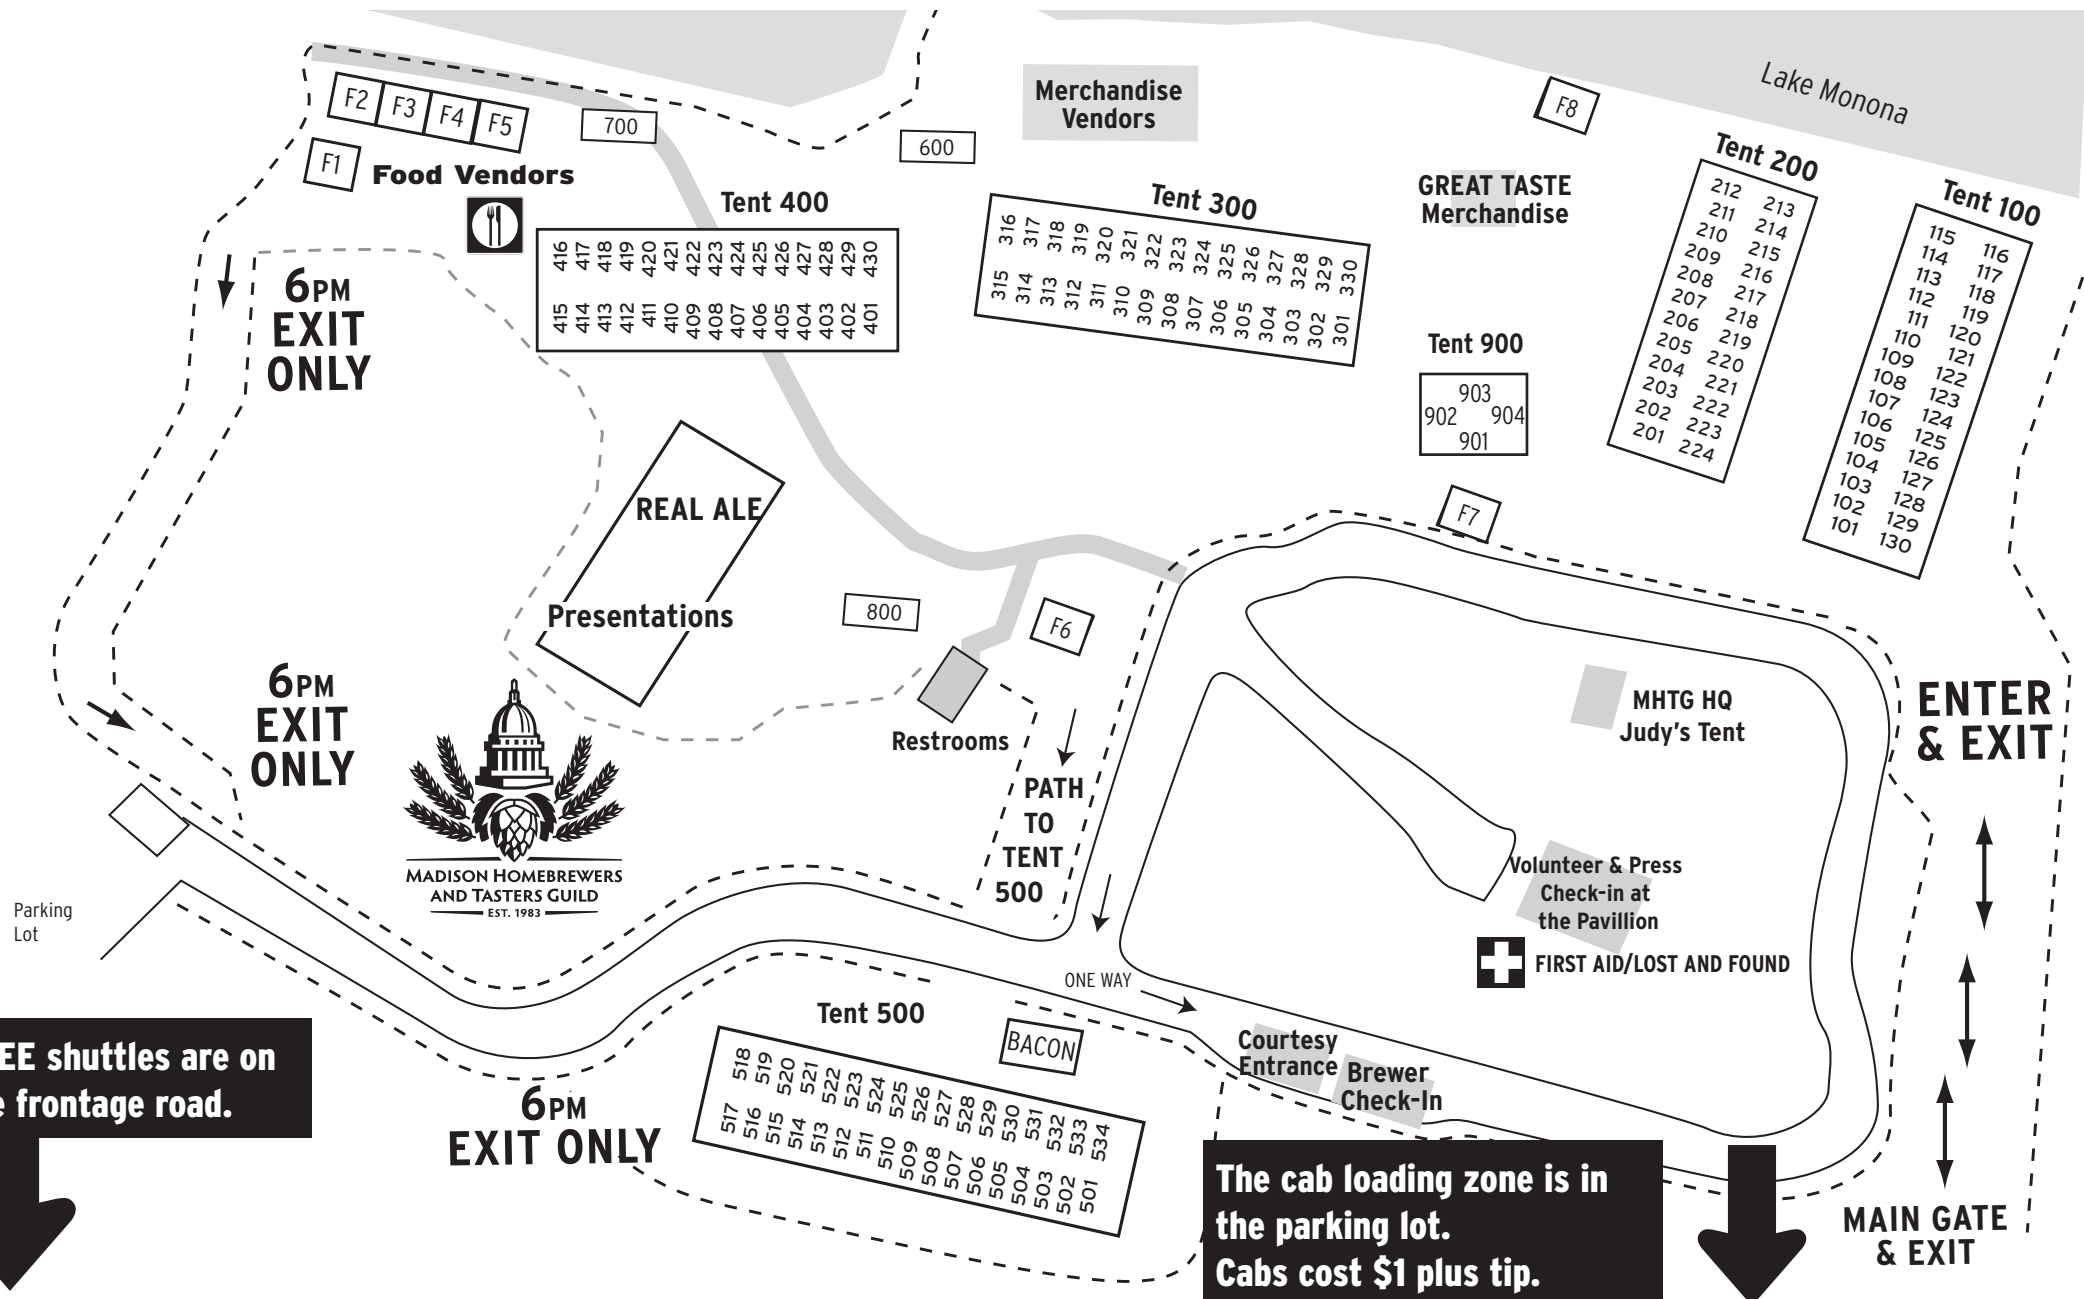

Pigeon River Brewing	110
Port Huron Brewing Co.	512
Potosi Brewing Co.	321
Red Eye Brewing Co.	127
Revolution Brewing	501
Rhineland Brewing Co. / Huber Brewing Co.	404
Right Brain Brewery	326
Rock Bottom Brewery	209
Rock Bridge Brewing Co.	529
Rush River Brewing Co.	308
Saint Francis Brewery and Restaurant	311
Samuel Adams Brewing Co.	303
Sand Creek / Pioneer Brewing Co.	517
Schlafly Beer	213
Shipwrecked Brewpub	120
Shoreline Brewery & Restaurant	513
Short's Brewing Co.	600
Silver Creek Brewing Co.	105
Solemn Oath Brewery	102
South Shore Brewery	112
Sprecher Brewery	904
Square One Brewery and Distillery	408
Stevens Point Brewery	405
Stone Cellar Brewpub	222
Stonefly Brewing Co.	221

Summit Brewing Co.	116
Surly Brewing Co.	212
Sweet Mullets Brewing Co.	524
TBD	121
TBD	217
Tallgrass Brewing Co.	504
Tenth and Blake Beer Co.	800
Third Street Brewhouse	106
Thirsty Pagan Brewing	425
Three Floyds Brewing Co.	415
Tighthead Brewing Co.	216
Titletown Brewing Co.	111
Toppling Goliath Brewing Co.	515
Two Brothers Brewing Co.	301
Tyrannena Brewing Co.	115
Upland Brewing Co.	312
Upstream Brewing Co.	427
Urban Chestnut Brewing Co.	205
Vintage Brewing Co.	306
Water Street Brewery	410
White Winter Winery / Meadery	514
Wild Onion Winery Co.	424
Wisconsin Dells Brewing Co.	107
Woodman Brewery	220
ZwanzigZ Brewing	522

6PM EXIT ONLY

6PM EXIT ONLY

6PM EXIT ONLY

The cab loading zone is in the parking lot. Cabs cost $1 plus tip.

MAIN GATE & EXIT

ENTER & EXIT