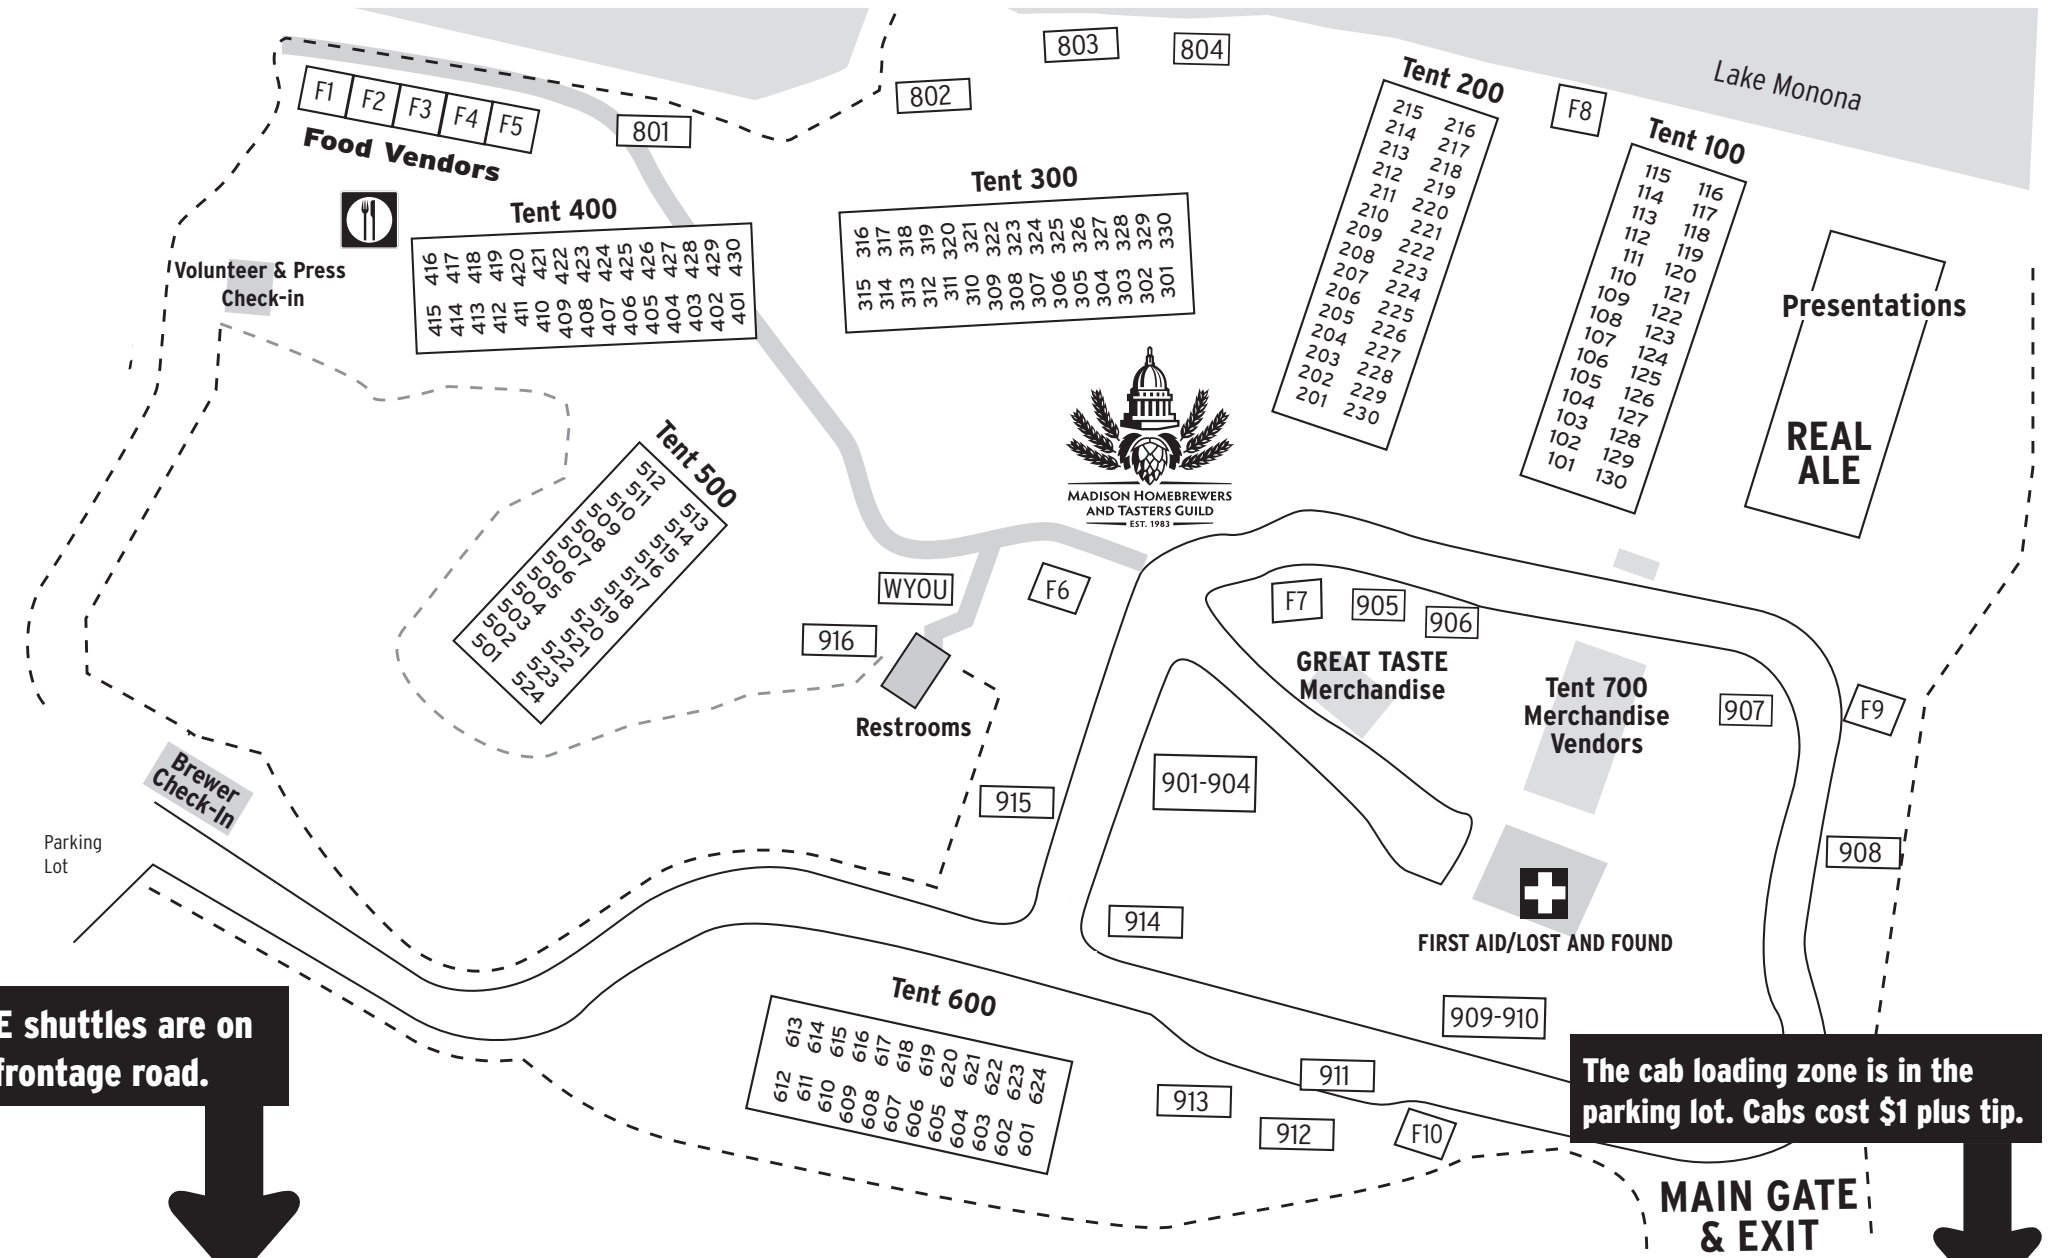

Sweet Mullets Brewing Co.	402
Tallgrass Brewing Co.	609
Temperance Beer Co.	108
The Civil Life Brewing Co.	405
Third Base Sports Bar and Brewery	425
Third Street Brewhouse	602
Thirsty Pagan Brewing	607
Three Floyds Brewing Co.	101
Tighthead Brewing Co.	410
Titelown Brewing Co.	613
Toppling Goliath Brewing Co.	416
Transient Artisan Ales	126
Triton Brewing Co.	610
Two Brothers Brewing Co.	316
Tyranena Brewing Co.	201
Une Année	620
Unity Vibration	314
Upland Brewing Co.	224
Upstream Brewing Co.	603
Urban Chestnut Brewing Co.	304
Vander Mill Cidery	120
Vintage Brewing Co.	512
Virtue Cider	621
Water Street Brewery	220
White Winter Winery / Meadery	210
Wild Onion Brewing Co.	422
Willoughby Brewing Co.	604
Wisconsin Brewing Co.	315
Wisconsin Dells Brewing Co.	221
Woodman Brewery	506
ZwanzigZ Brewing	212

The cab loading zone is in the parking lot. Cabs cost $1 plus tip.

MAIN GATE & EXIT