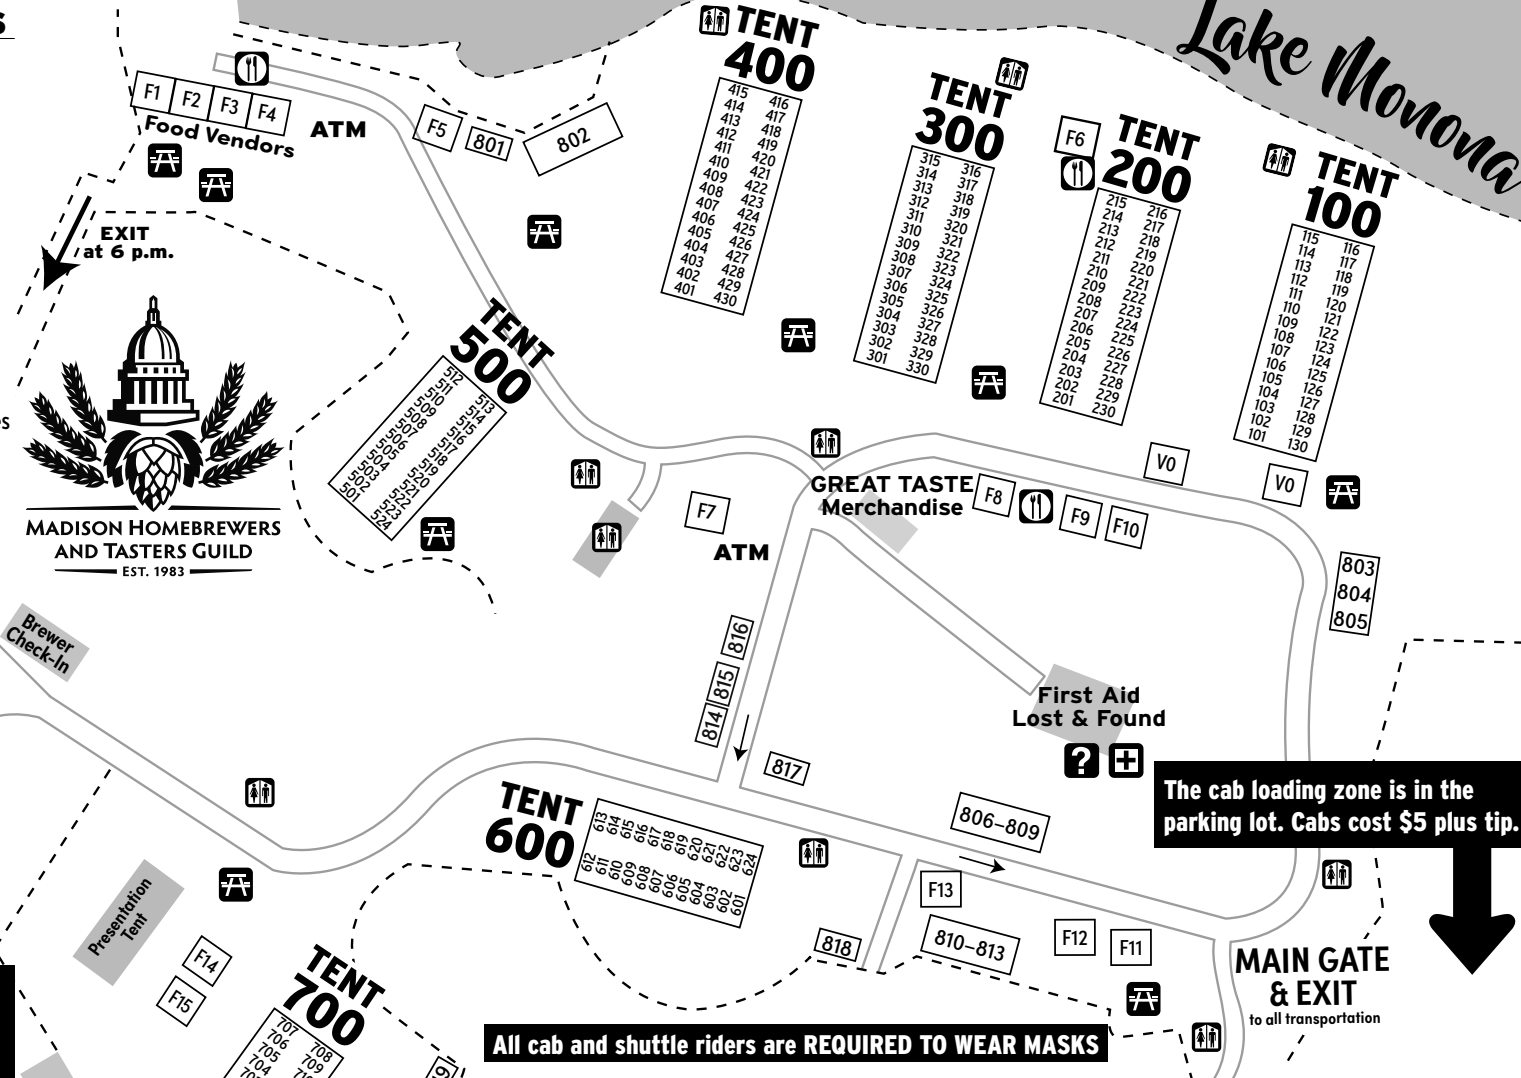

Parking Lot