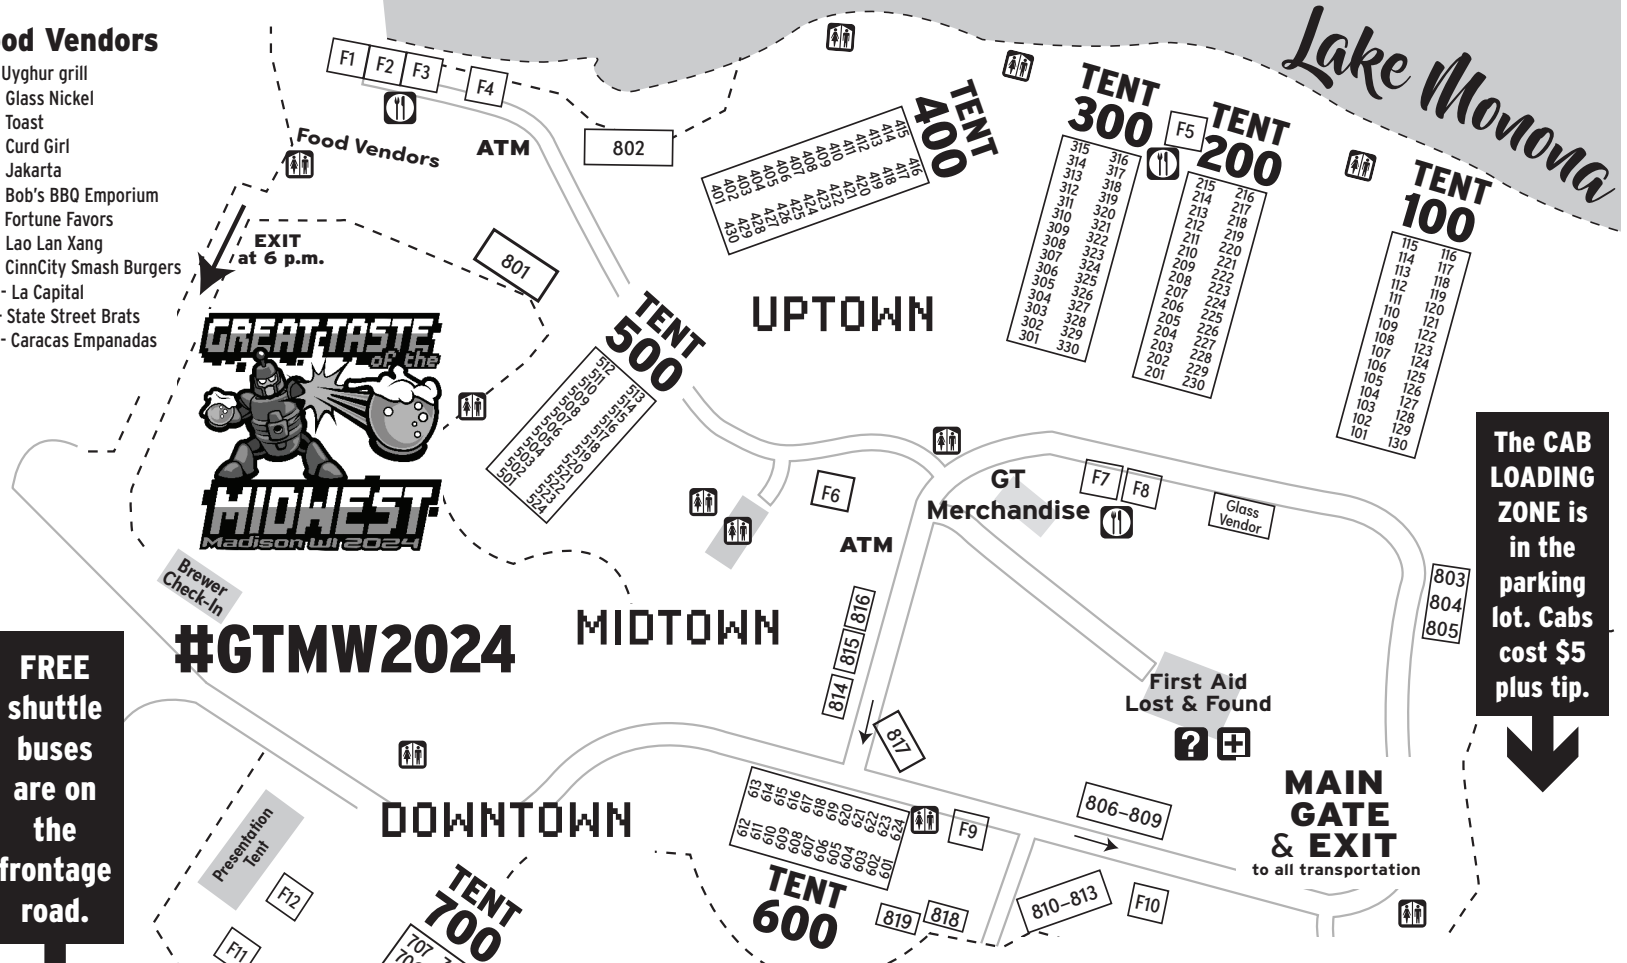

**FREE shuttle buses are on the frontage road.**

**#GTMW2024**

**COURTESY GATE & EXIT at 6 p.m.**

Griffin Claw Brewery	414
Guggman Haus Brewing Company	813
Hacienda Beer Co	310
Hailstorm Brewing Co.	819
Half Acre Beer Co.	430
Heavy Riff Brewing Company	327
Hex Meadery	615
Hinterland Brewery	825
Hop Butcher For the World	216
Hop Haus Brewing Company	209
Hopewell Brewing Company	318
Illuminated Brew Works	521
Imperial Oak Brewery	103
Indeed Brewing Company	328
Island Orchard Cider	218
Jacob Leinenkugel Brewing Company	708
Good City Brewing Co.	F5
Jefferson County Ciderworks	709
Jukes Ale Works	305
Karben4 Brewing	130
Kuhnenn Brewing	826
La Capital	F10
Lagunitas Brewing Company	420
Lake Louie Brewing	707
Lake Monster Brewing	227
Lakefront Brewery	201
Lao Lan Xang	F8
Lena Brewing Company	128
Lion's Tail Brewing	419
Loaded Dice Brewery	313
Logboat Brewing	213
Lua Brewing	106
Mad Anthony Brewing Co.	412
Maplewood Brewery & Distillery	421
McFleshman's Brewing Co.	308
Mickey Finn's Brewery	307
Mikerphone Brewing	827
Millstream Brewing Co.	204

## NOM, NOM, NOM!

F1   Uyghur Grill
F2   Glass Nickel Pizza
F3   Curd Girl
F4   Toast
F5   Jakarta Café
F6   Bob's BBQ Emporium
F7   Fortune Favors
F8   Lao Laan Xang
F9   Cinn City Smash Burgers
F10   La Capital
F11   State Street Brats
F12   Caracas Empanadas